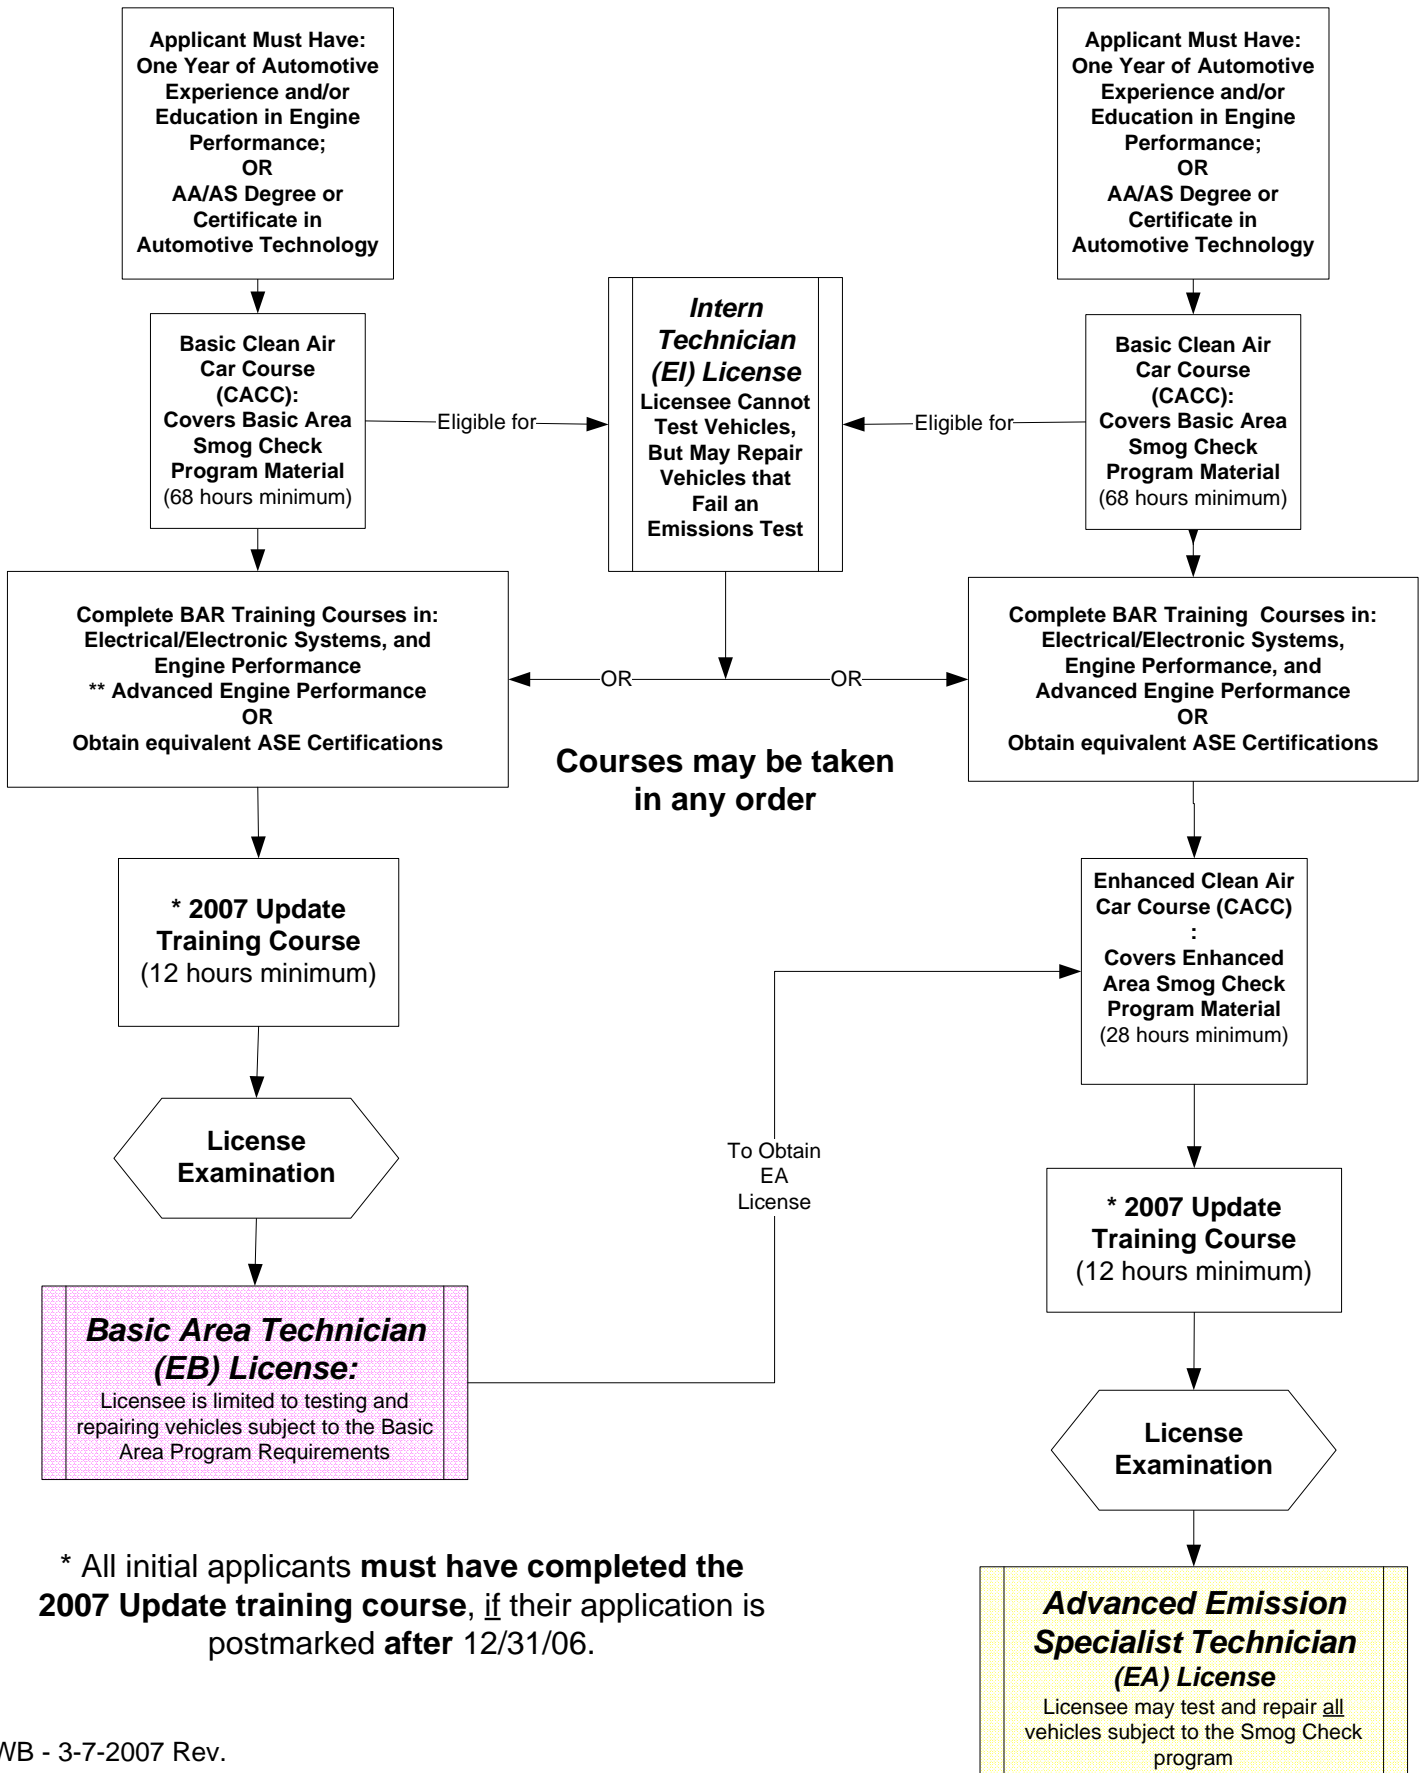

Initial Smog Technician Licensing Requirements

Basic Area (EB) Smog Technician License

Enhanced Area (Advanced - EA) Smog Technician License

* All initial applicants must have completed the 2007 Update training course, if their application is postmarked after 12/31/06.